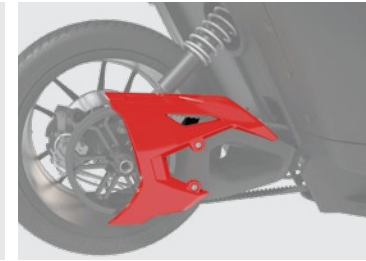

PAINTED PARTS

NEW

VENTED SPORT HOOD

2889432-XXX
SL, SLR & R '20-22

COLORS

266	737
292	751
596	772
599	774
676	809
696	810
707	834
728	881

BELT GUARD COVER

2881740-XXX