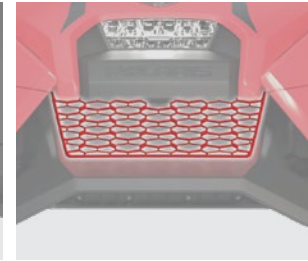

FRONT GRILLE

2884148-XXX

SL, SLR & R '20-22

COLORS

293	630	743
352	666	751
381	675	765
402	676	768
520	696	772
554	707	800
589	726	809
599	727	810
602	728	834
620	737	881
625	740	882