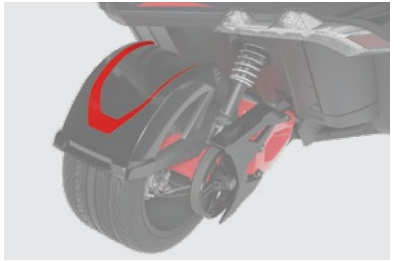

REAR FENDER DECAL

265mm 2883282-XXX

305mm 2883281-XXX

SL, SLR & R '20-22
Matching size Rear Fender required.

COLORS

266	676	772
292	696	774
293	707	834
402	726	881
589	728	882
599	737	
630	751	
666	768	

* 305mm only

Color-Matched accessories are painted on demand and may require a 45-day lead time for delivery.
***Fender only available in certain provinces – check with local dealer for more details.