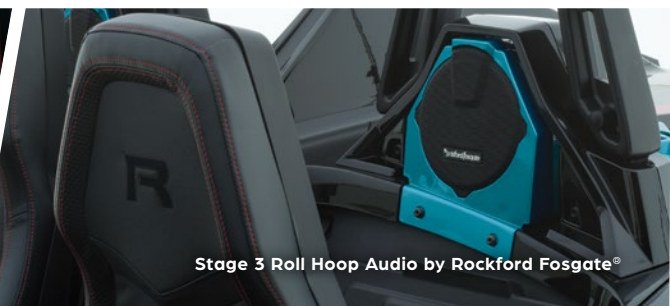

KEY ACCESSORIES

Premium Interior Lighting Kit by XKGlow®, P. 22
 Stage 3 Roll Hoop Audio by Rockford Fosgate®, P. 23

U.S. model shown.

Premium Interior Lighting Kit by XKGlow®

Stage 3 Roll Hoop Audio by Rockford Fosgate®