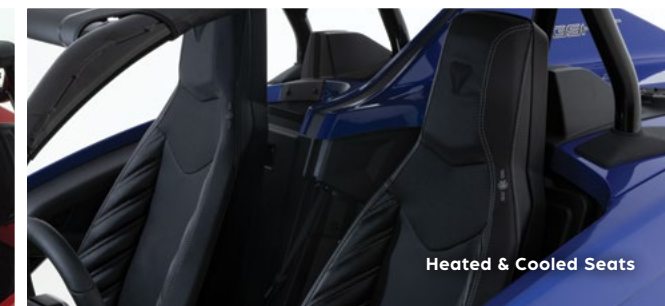

ESCAPE SERIES

THE LONGER THE RIDE, THE BIGGER THE FUN.

Conquer the open road with these select accessories that allow you to store your gear and keep comfortable as the miles add up.

KEY ACCESSORIES

- Excursion Top, P. 20
- Heated & Cooled Seats, P. 25
- Overnight Bag - Driver Side, P. 28
- Overnight Bag - Passenger Side, P. 28
- Side Storage Bag Set, P. 28
- Dashboard Bags, P. 29
- Center Console Bag, P. 29
- Roll Hoop Storage Bags, P. 29
- All Weather Floor Mats, P. 29

DRIVE SERIES

ELEVATE YOUR DRIVING EXPERIENCE.

Take control of the way you drive with these accessories that change every drive into an opportunity for adventure.

KEY ACCESSORIES

- Vented Sport Hood, P. 30
- Excursion Top, P. 20
- Ripper Series Wind Deflector - Tall with Adjustable Vents, P. 26
- Clear Intake Cover, P. 22
- Stage 1 Prostar 2.0L DOHC I4 Tune, P. 22
- AutoDrive Paddle Shifter Kit, P. 22
- AutoDrive Dead Pedal, P. 22
- Heated & Cooled Seats, P. 25