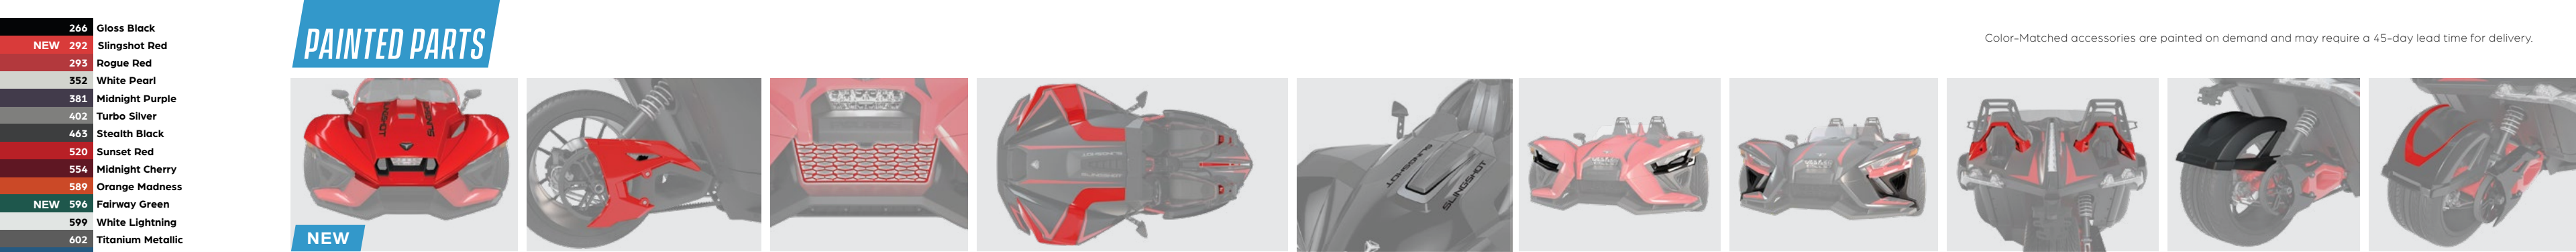

2889323 ~~\$99.99~~

S, SL, SLR & R '17-22

SLINGSHOT GARAGE FLAG

Show off your colors with this 3x5 ft flag featuring Slingshot graphics.

Black 2869931

3x5 ft. ~~\$24.99~~

PAINTED PARTS

266	Gloss Black
NEW 292	Slingshot Red
293	Rogue Red
352	White Pearl
381	Midnight Purple
402	Turbo Silver
463	Stealth Black
520	Sunset Red
554	Midnight Cherry
589	Orange Madness
NEW 596	Fairway Green
599	White Lightning
602	Titanium Metallic
620	Blue Fire Metallic
625	Zion Orange
630	Lime Squeeze
666	Black Pearl
675	Monument White
676	Red Pearl
696	Blue Steel
707	Pearl Meltdown
NEW 726	Midnight Storm Blue
727	Navy Blue
728	Ghost Gray
737	Miami Blue
740	Dragon Green
743	Daytona Yellow
751	Ultra Blue
765	Orion Blue
NEW 768	Deep Brass Smoke
772	Liquid Lime
NEW 774	Moonlight Metallic White
NEW 800	Onyx Black
809	Azure Crystal
810	Lifted Lime Pearl
834	Stealth Gray Azure Crystal
NEW 866	Onyx Black Smoke
NEW 875	Quartz Gray
NEW 881	Volt Orange
NEW 882	Pacific Teal