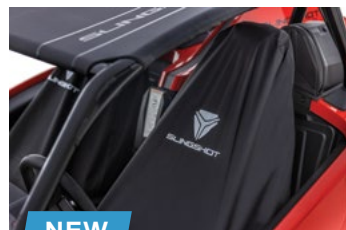

S, SL, SLR & R '20-22
Not compatible with Slingshade

FULL DUST COVER

Tailored-fit cover designed for indoor use only, to protect your Slingshot for longer periods.

2883565 ~~\$239.99~~

S, SL, SLR & R '20-22
Compatible with Slingshade