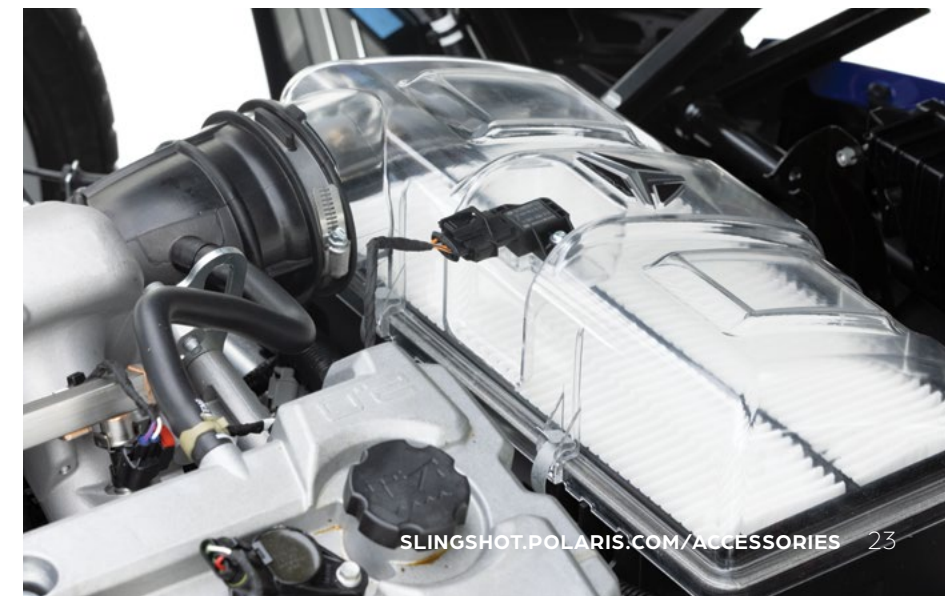

2882340 $2,549.99

S, SL, SLR & R '20-22

PREMIUM BILLET PEDAL COVERS BY SPARCO®

Billet pedal covers that easily bolt onto existing pedals to improve style and feel.

2882334-468 $104.99

R '20-22 with manual transmission
(Includes matching clutch pedal)

2884790 $99.99

SL, SLR & R '20-22
with AutoDrive transmission

R SHIFTER KNOB

Enhance the premium look of your interior. This leather-wrapped knob adds the style of a classic sports car. It installs easily in place of the standard shifter knob on manual transmission models, and features premium fit and finish.

2884792 $129.99

S, SL, SLR & R '20-22
For Manual Models Only
Standard on R '20-22

ACCESSORY POWER SWITCH

Add the ability to upgrade your ride with an OE accessory power switch. One additional switch is stock on Slingshot R, with the ability to add an additional to power up your accessories.

2884791 $69.99

S, SL, SLR & R '20-22

STEERING WHEEL CONTROLS

Left hand steering wheel module required when upgrading your Slingshot S with AutoDrive Paddle Shifter Kit.

NEW

2889164 $21
2889647 $22

$74.99

S '21-22
Not available in Canada

HILL HOLD

Drive with enhanced confidence and control. This Hill Hold Calibration prevents the vehicle from rolling backward when starting out on an incline.

2889252 $299.99

S, SL, SLR & R '20
Standard on 2021-2022 models