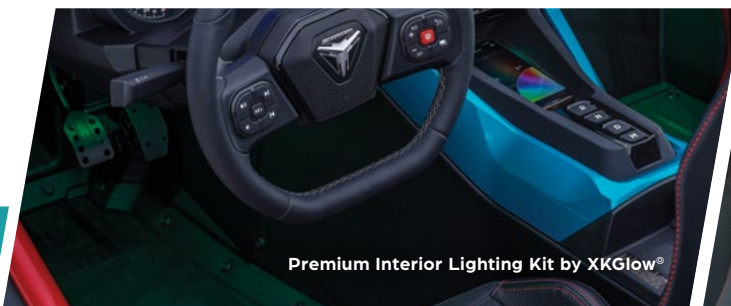

SHOW SERIES

BRING YOUR SOUND AND LIGHT SHOW CENTERSTAGE.

Be ear and eye catching from every direction. Take your ride to the next level with enhanced audio and integrated custom lighting that changes with your music.

KEY ACCESSORIES

Premium Interior Lighting Kit by XKGlow®, P. 24
Stage 3 Roll Hoop Audio by Rockford Fosgate®, P. 27

Premium Interior Lighting Kit by XKGlow®