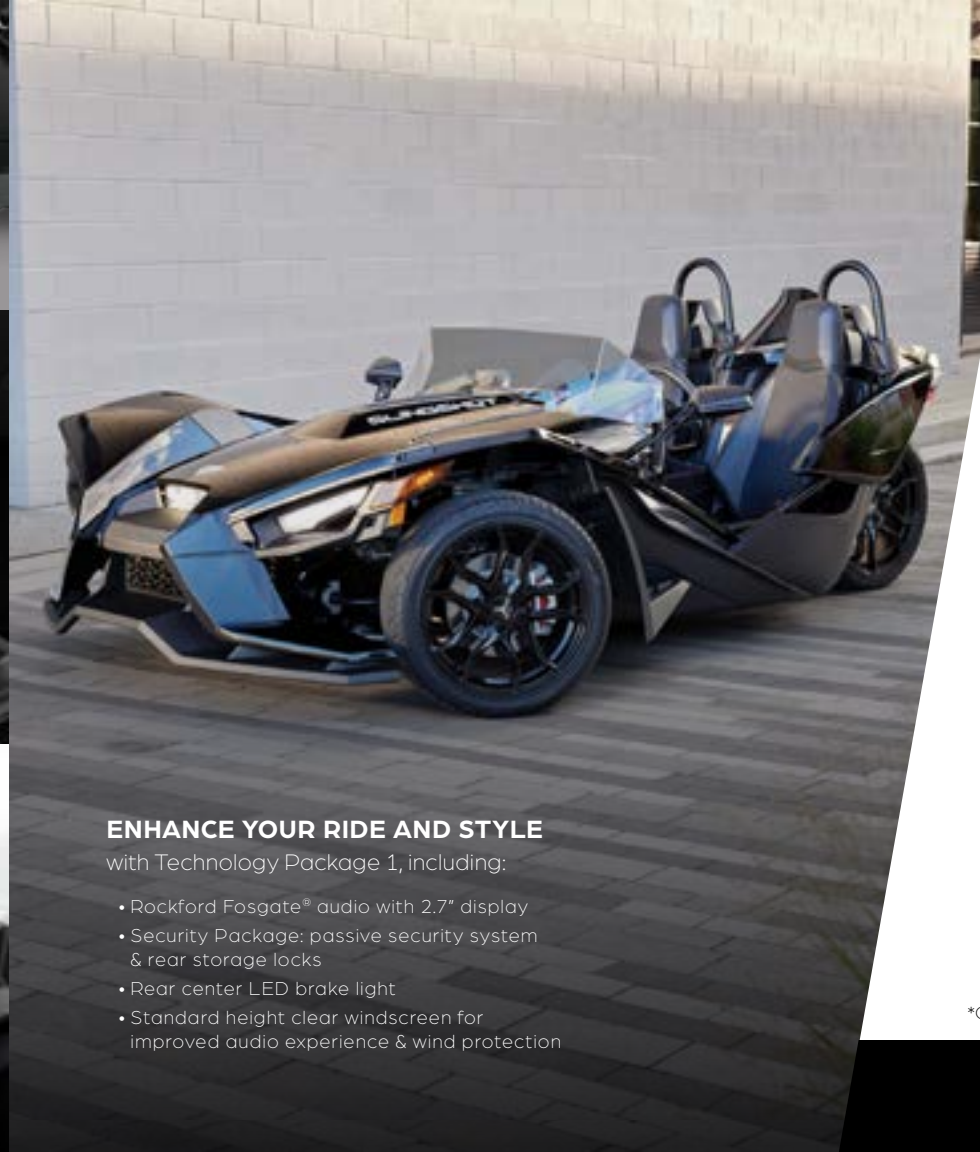

Shown with optional accessories.

ENHANCE YOUR RIDE AND STYLE

with Technology Package 1, including:

- Rockford Fosgate® audio with 2.7" display
- Security Package: passive security system & rear storage locks
- Rear center LED brake light
- Standard height clear windscreen for improved audio experience & wind protection

FEATURES

- Manual or AutoDrive Option
- ProStar 2.0L Engine
  Delivering 178 HP
- LED Headlight, Front Accent
  Lights & Taillights
- Water Resistant Cockpit
- Cut & Sew Seats
- Lockable Glovebox
- Dual Sweep Gauge with
  Configurable LED Display
- Cruise Control
- Electronic Speed Sensitive
  Steering System
- ABS Brakes, Traction &
  Stability Control
- 18" Front & 20" Rear Painted
  Aluminum Wheels
- 9.7 Gallon Fuel Tank
- Double Wish-Bone Independent
  Front Suspension

COLORS

- MOONLIGHT WHITE
- JET BLACK*

*Only available with Technology Package 1