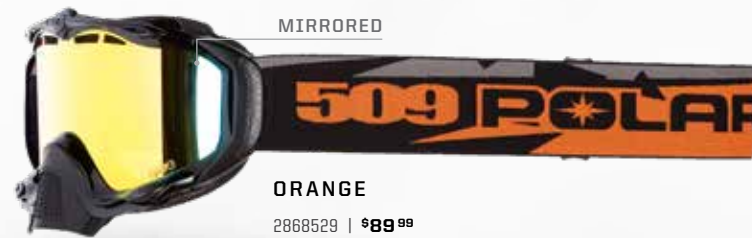

MIRRORED

ORANGE

2868529 | $89⁹⁹