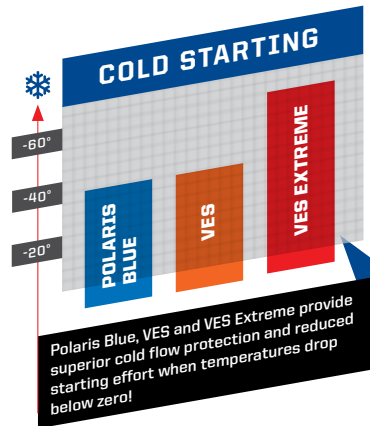

THE BEST OIL ON SNOW

POLARIS ENGINEERED™ OILS & LUBRICANTS are developed, tested, and approved by Polaris® engineering for use in Polaris Snowmobiles. Polaris Engineers rigorously test every fluid before it earns the right to wear the Polaris Engineered Lubricants™ badge. Protect your investment with Polaris Engineered™ Oils & Lubricants.

VES SYNTHETIC 2-CYCLE OIL

1 Quart 2877882	16-Gallon Drum 2877885
1 Gallon 2877883	55-Gallon Drum 2877886
2.5 Gallon 2877884	330-Gallon Tote 2877892

VES EXTREME SYNTHETIC 2-CYCLE OIL **NEW**

1 Quart 2883733	55-Gallon Drum 2883735
1 Gallon 2883732	330-Gallon Tote 2883736
16-Gallon Drum 2883734	

POLARIS® BLUE 2-CYCLE OIL

1 Quart 2882201	16-Gallon Drum 2882203
1 Gallon 2882202	55-Gallon Drum 2882205
2.5 Gallon 2882204	330-Gallon Tote 2882206

VP RACING FUELS

- Developed with VP Race Fuels and tested by the Polaris® Factory Race Team to meet the demands of high-horsepower stock and modified racing engines
- Legal-stock fuel for most race sanctions; dilute to meet specific octane requirements

110 Octane | 5-Gallon Pail 2880305	110 Octane | 54-Gallon Drum 2880304

114+ Octane | 5-Gallon Pail 2880307	114+ Octane | 54-Gallon Drum 2880306

VES

Clean-burning, low-odor, smokeless oil formulation designed to improve exhaust valve performance. VES offers maximum engine protection.

- Formulated for easy starting in extreme cold
- Improved rust and corrosion inhibitor package
- Full synthetic base oil formulation offers excellent load carrying abilities to reduce engine wear
- Provides enhanced valve cleanliness, low smoke & excellent lubricity

VES EXTREME **NEW**

VES Extreme is engineered, formulated, and tested to easily handle the increased demands of today's high-performance Polaris® snowmobile engines.