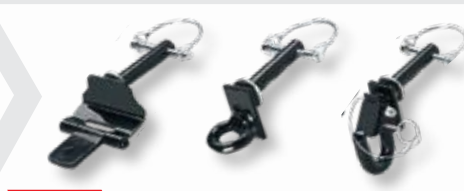

★ TOP SELLER

STANDARD HITCH

2876677 | **$34⁹⁹**

SLEDS WITH RECEIVER HITCH INSTALLED (2878344, 2879236,
2875118 & 2880369-458)

DONUT HITCH

2874449 | **$44⁹⁹**

HEAVY-DUTY "J" HITCH

2879838 | **$104⁹⁹**