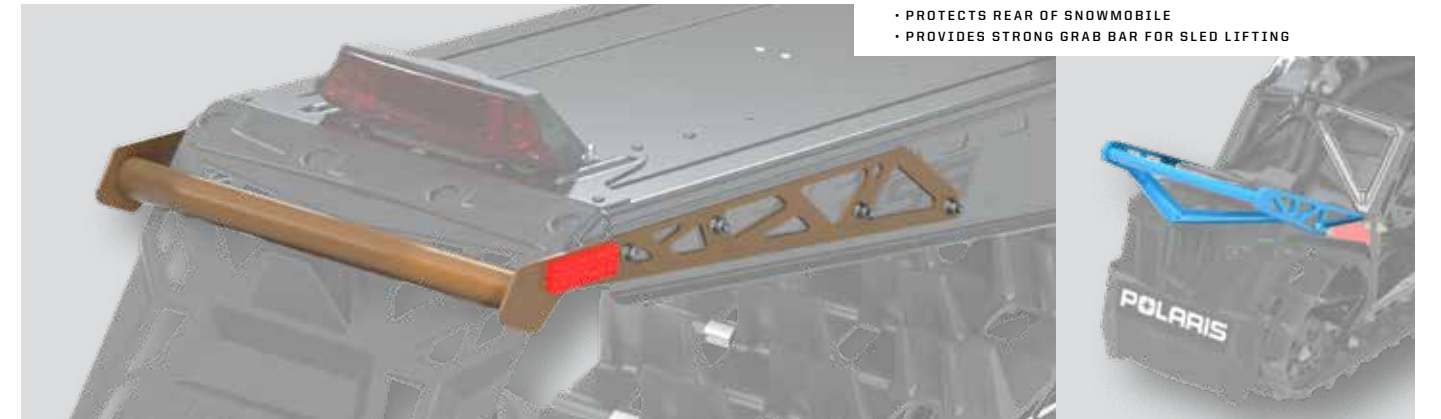

TITAN™ REAR BUMPER HANDLES

• Convenient rear grab points for your Polaris® Titan™

2882803 | **\$59⁹⁹**
ALL TITAN™

ADD A CUSTOM LOOK to the back of your sled

REAR BUMPERS

• PROTECTS REAR OF SNOWMOBILE
• PROVIDES STRONG GRAB BAR FOR SLED LIFTING