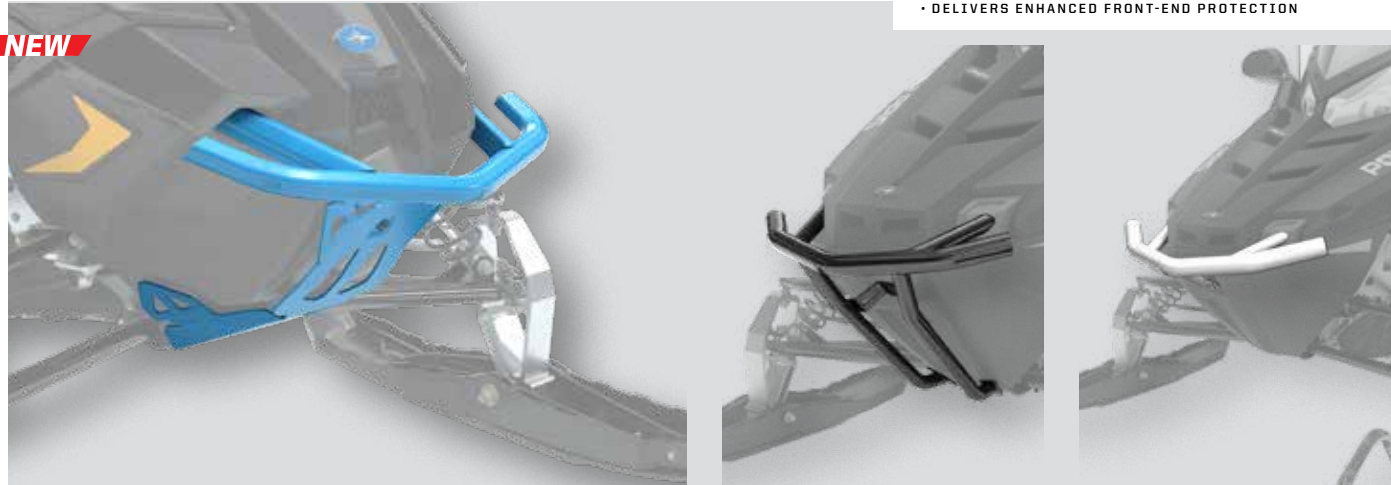

BUMPERS

FRONT BUMPERS

NEW

• DELIVERS ENHANCED FRONT-END PROTECTION

PROTECTION: MAXIMUM

PROTECTION: MAXIMUM — MEDIUM

MONARCH AXYS™

White	2883681-133	Orange	2883681-647
Red	2883681-293	Blue	2883681-689
Matte Black	2883681-458	Matte Gold Metallic NEW	2883681-703
Lime Squeeze	2883681-630	Sky Blue NEW	2883681-737
ALL AXYS™		$179⁹⁹	

ULTIMATE PRO-RIDE™

Aluminum	2879727
White	2879727-133
Matte Black	2879727-458
ALL PRO-RIDE™. INCLUDES INDY® & VOYAGEUR™. WILL NOT FIT WITH ANY SKID PLATE	
$174⁹⁹	

EXTREME PRO-RIDE™

Aluminum	2878688
White	2878688-133
Matte Black	2878688-458
ALL PRO-RIDE™. INCLUDES INDY® & VOYAGEUR™	
$134⁹⁹