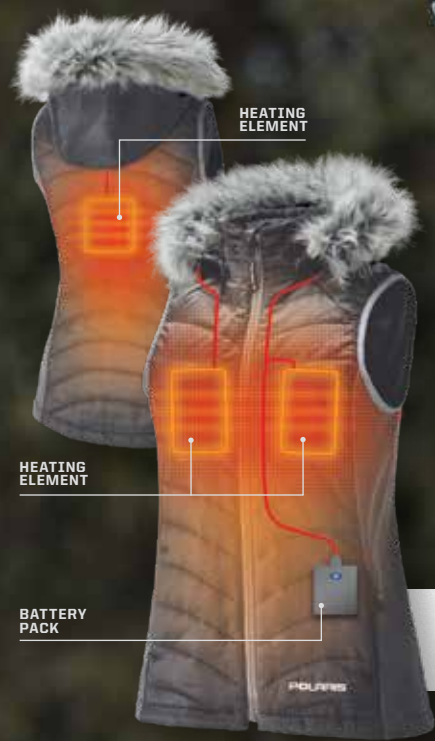

NEW

HEATED VEST

COMFORT WITH THE TOUCH OF A BUTTON

- Three heat settings that help you adjust to changing weather conditions
- Down-proof material with 160 grams of insulation
- Powered by a small rechargeable battery (included)
- Battery can be recharged via USB or any 12V outlet (for sled outlet, PN 2878475)
- Charge a cell phone with the rechargeable battery
- Machine washable with removable faux fur trimmed hood
- Perfect for any outdoor activity

STAY WARM AND CHARGE YOUR CELL PHONE WHILE YOU RIDE

DARK GRAY **NEW**
Sizes: S-3XL | 2869923

WARMTH

BREATHABILITY

VERSATILITY

LAYER: MID

$199⁹⁹