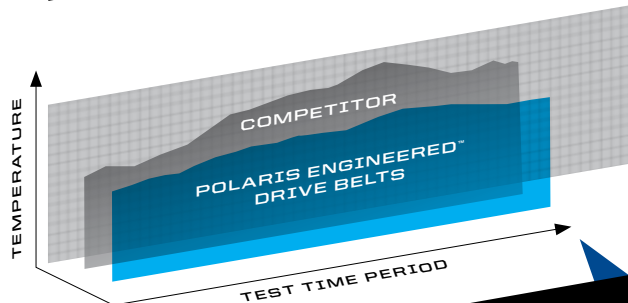

# 1 REASON BELTS FAIL IS HEAT POLARIS BELTS RUN COOLER THAN THE COMPETITION, EVEN AT HIGH RPMs

AFTERMARKET BELTS RUN HOTTER OVERSIZED AFTERMARKET COGS FAIL DUE TO OVER-TRAVEL INTO THE DRIVE CLUTCH CREATING HIGH HEAT

MAINTENANCE SCHEDULE

CHECK YOUR OWNER'S MANUAL FOR ADDITIONAL RECOMMENDED SERVICE ITEMS AND VEHICLE-SPECIFIC TIMING

PRE-SEASON	500 MI (800 KM) IN-SEASON	2000 MI (3200 KM) IN-SEASON	END OF SEASON
ENGINE OIL: FILL TO RECOMMENDED LEVEL GENERAL LUBRICATION: ALL FITTINGS, PIVOTS, CABLES, ETC. CHECK FOR WEAR: TEST, CLEAN & CHECK FLUID LEVELS SPARK PLUGS, TRACK, SLIDER, DRIVE BELT, & CARBIDES	ENGINE OIL: FILL TO RECOMMENDED LEVEL DRIVE BELT: INSPECT & ADJUST FOLLOW BREAK-IN PROCEDURE AFTER INSTALLATION TRANSMISSION FLUID: CHANGE	ENGINE OIL: FILL TO RECOMMENDED LEVEL CHECK FOR WEAR: TEST, CLEAN & CHECK FLUID LEVELS SPARK PLUGS, TRACK, SLIDER, DRIVE BELT, & CARBIDES DRIVE BELT: INSPECT & ADJUST REPLACE AS NEEDED	DRIVE BELT: REMOVE CONSULT OWNER'S MANUAL FUEL: ADD FUEL STABILIZER TRACK: INSPECT REDUCE TENSION DURING STORAGE BATTERY: REMOVE

CHECK OUT OUR **PARTS FINDER ON POLARIS.COM** FOR EASY PARTS LOOK-UP, PARTS IDENTIFICATION, VIEWS OF ASSEMBLIES, AND MORE!