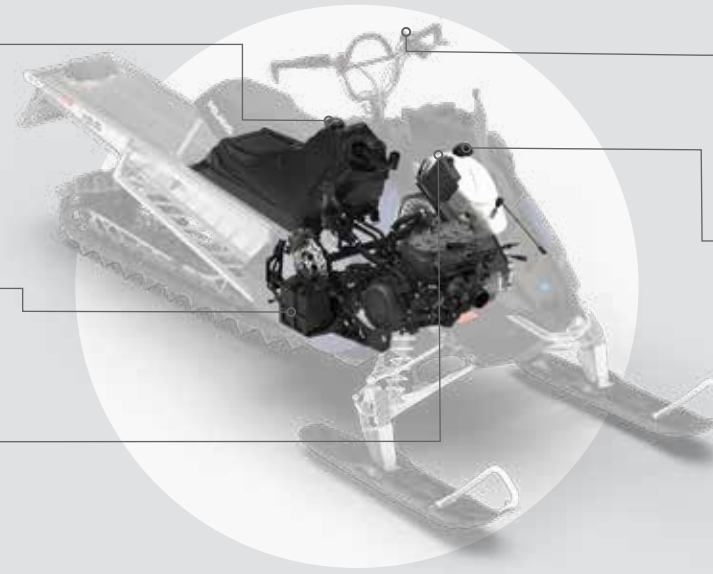

DOT 4 BRAKE FLUID

Polaris® DOT 4 Brake Fluid is designed for use in Polaris® hydraulic brakes. Superior high-temp characteristics plus anti corrosion additives extend the life of brake system components.