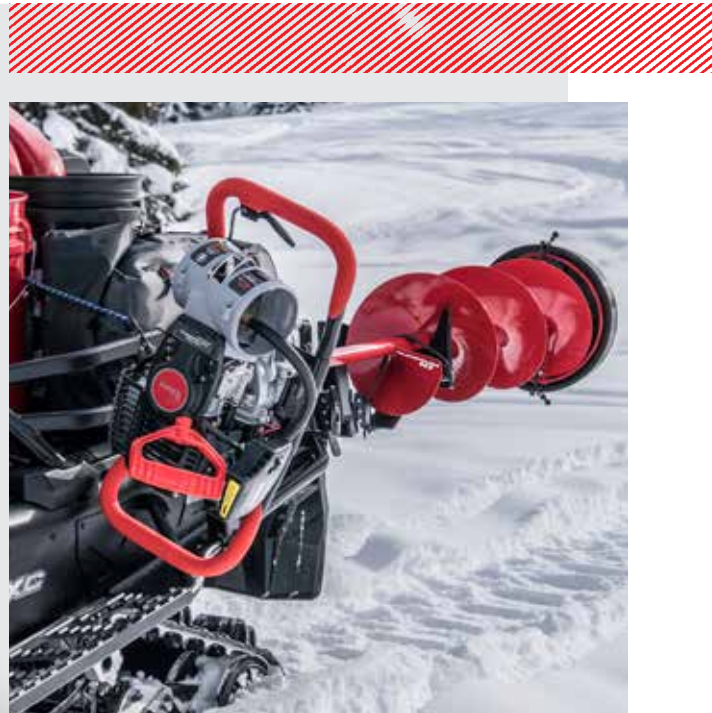

ICE AUGER RACK

- Premium steel rack securely holds your ice auger for easy transport

2882799 | **$179⁹⁹**
ALL TITAN™