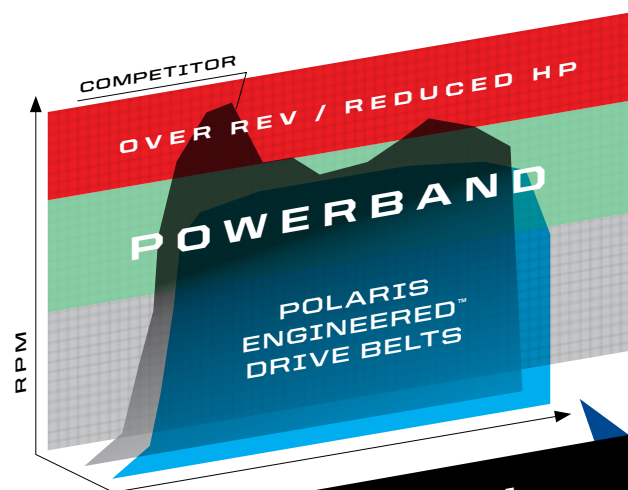

FOR THE LIFE OF YOUR RIDE

Maintenance is the key to keeping your Polaris® snowmobile performing at its peak. Items like belts, lubricants, and batteries represent only a few of these critical items engineered specifically by Polaris.

POLARIS ENGINEERED™ DRIVE BELTS

TESTED, PERFECTED

We test each belt on the intended vehicle - we don't just try to make an existing belt "just work".

- Amery Kuhl, Polaris® CVT System Engineer

OUR INVESTMENT

- 20,000 miles of field testing
- Thousands of dyno hours
- 18+ months of development (3,000+ design hours) per belt
- 1200+ vehicle validation hours
- Collaboration with powertrain & clutch engineers

YOUR ADVANTAGE

- No clutch recalibration
- Less wear & tear due to heat
- Ensure maximum performance of your vehicle
- More time out riding, less time wrenching

OUR INVESTMENTS ENSURE POLARIS BELTS OUTPERFORM YOUR EXPECTATIONS.

RUN AT THE OPTIMAL RPM WITH POLARIS ENGINEERED™ DRIVE BELTS