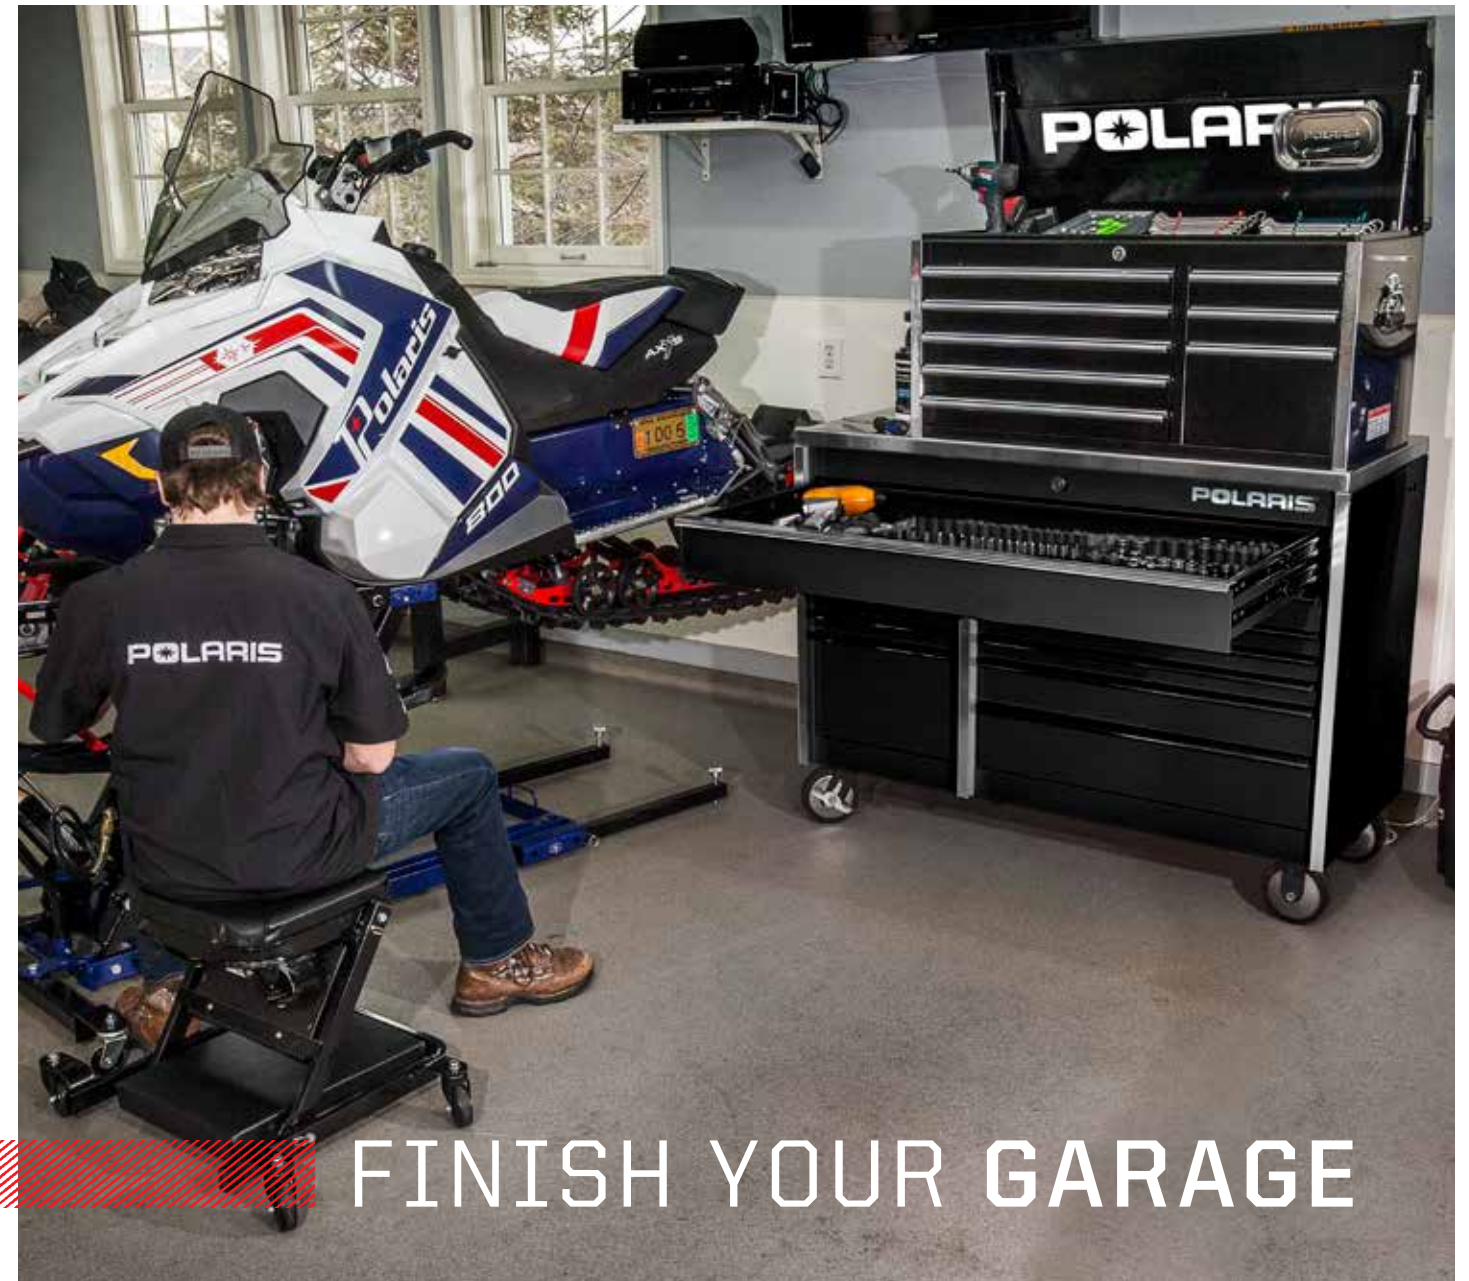

FINISH YOUR GARAGE

POLARIS POWER® TOOL CADDY

• Hangs from fence rail of roller tool cabinets
Silver | 2830430 | **$69⁹⁹**

POLARIS® HAND TOOL CADDY

Silver | 2830431 | **$39⁹⁹**

POLARIS® MAGNETIC PARTS TRAY

Silver | 2830432 | **$11⁹⁹**

POLARIS® 33" TELESCOPIC MAGNET

Black | 2830435 | **$3⁹⁹**

POLARIS® 12" HI-TORQUE RATCHETING DRIVER

Black/Blue | 2830434 | **$18⁹⁹**

POLARIS® LED POCKET FLASHLIGHT

Black | 2830436 | **$24⁹⁹**