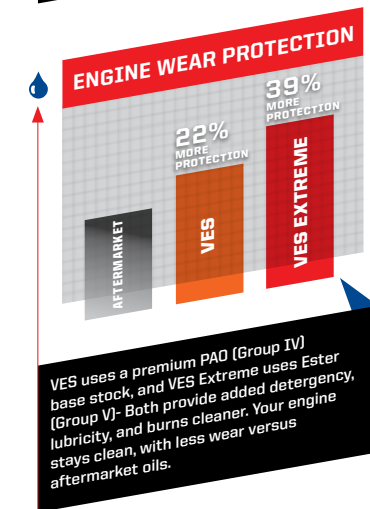

THE BEST OIL ON SNOW

POLARIS ENGINEERED™ OILS & LUBRICANTS are developed, tested, and approved by Polaris® engineering for use in Polaris Snowmobiles. Polaris Engineers rigorously test every fluid before it earns the right to wear the Polaris Engineered Lubricants™ badge. Protect your investment with Polaris Engineered™ Oils & Lubricants.

VES SYNTHETIC 2-CYCLE OIL

1 Quart 2877882	16-Gallon Drum 2877885
1 Gallon 2877883	55-Gallon Drum 2877886
2.5 Gallon 2877884	330-Gallon Tote 2877892

VES EXTREME SYNTHETIC 2-CYCLE OIL **NEW**

1 Quart 2883733	55-Gallon Drum 2883735
1 Gallon 2883732	330-Gallon Tote 2883736
16-Gallon Drum 2883734	

POLARIS® BLUE 2-CYCLE OIL

1 Quart 2882201	16-Gallon Drum 2882203
1 Gallon 2882202	55-Gallon Drum 2882205
2.5 Gallon 2882204	330-Gallon Tote 2882206

VP RACING FUELS

- Developed with VP Race Fuels and tested by the Polaris® Factory Race Team to meet the demands of high-horsepower stock and modified racing engines
- Legal-stock fuel for most race sanctions; dilute to meet specific octane requirements

110 Octane | 5-Gallon Pail 2880305	110 Octane | 54-Gallon Drum 2880304

114+ Octane | 5-Gallon Pail 2880307	114+ Octane | 54-Gallon Drum 2880306

VES

Clean-burning, low-odor, smokeless oil formulation designed to improve exhaust valve performance. VES offers maximum engine protection.

- Formulated for easy starting in extreme cold
- Improved rust and corrosion inhibitor package
- Full synthetic base oil formulation offers excellent load carrying abilities to reduce engine wear
- Provides enhanced valve cleanliness, low smoke & excellent lubricity

VES EXTREME **NEW**

VES Extreme is engineered, formulated, and tested to easily handle the increased demands of today's high-performance Polaris® snowmobile engines.