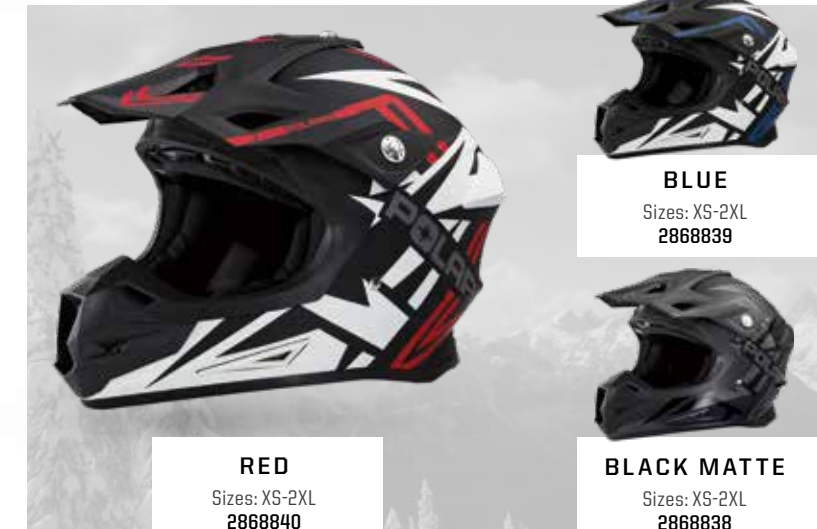

WEIGHT

- 1380 grams

\$149⁹⁹

RED

Sizes: XS-2XL
2868840

BLUE

Sizes: XS-2XL
2868839

BLACK MATTE