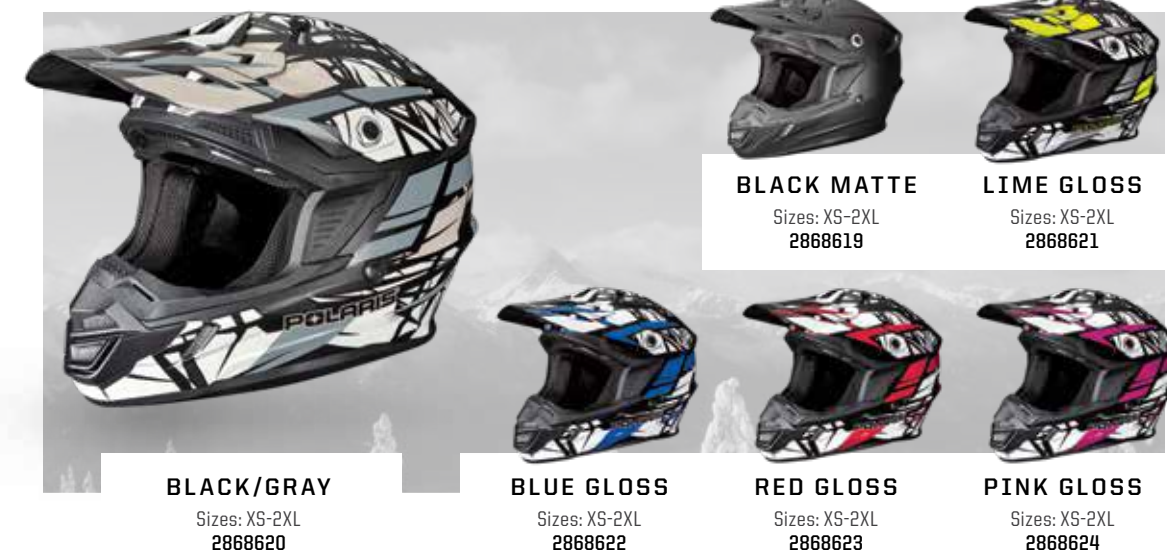

BLACK/GRAY

Sizes: XS-2XL
2868620

BLUE GLOSS

Sizes: XS-2XL
2868622

BLACK MATTE

Sizes: XS-2XL
2868619

LIME GLOSS

Sizes: XS-2XL
2868621

RED GLOSS

Sizes: XS-2XL
2868623

PINK GLOSS

Sizes: XS-2XL
2868624