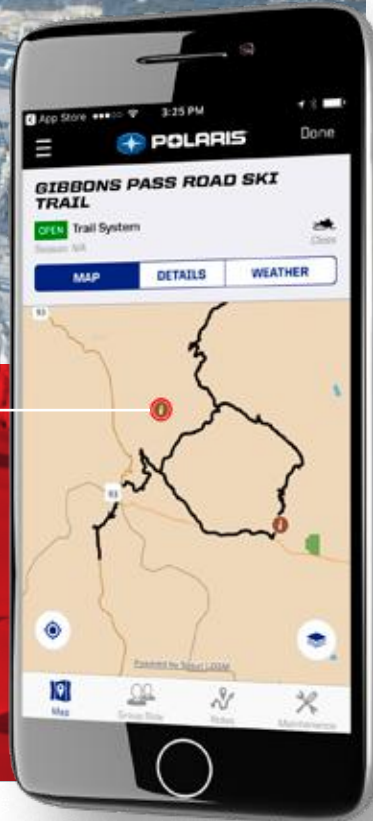

SEAMLESSLY ENHANCE YOUR SNOWMOBILING EXPERIENCE

Pair your P.I.D.D. with the revolutionary Ride Command® app and enhance your snowmobiling experience by connecting with your friends and your sled. Ride Command®, when paired with a P.I.D.D., allows you to plan rides and coordinate with friends before, during, and after your ride. Also, get quick-glance access to critical snowmobile diagnostic info and GPS navigation. It enhances the features of your P.I.D.D. and allows you to get even more for your ride.

To download the RIDECOMMAND® APP for free, text SNO1 to 82350

CONNECT YOUR DEVICE

- Create a group using the Polaris® Ride Command® app
- Share the snow with fellow riders by inviting a group via social media, text, or email
- Pick a leader in your group to set the "Follow the Leader" feature so you don't get lost on the trail
- Seamlessly enhance your snowmobiling experience