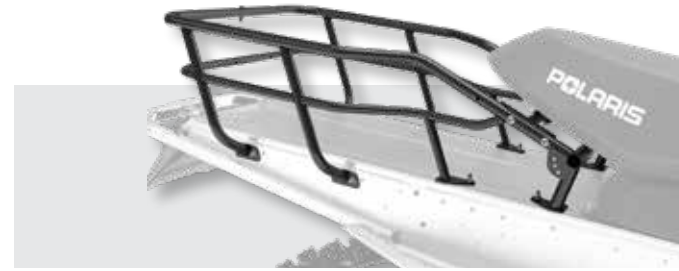

TITAN™

A LOCK & RIDE VERSA REAR CARGO RACK

- Rugged aluminum powder-coated rear rack delivers versatile storage solutions
- Bolts securely to tunnel and features multiple cargo tie-down points

2882792 | **$199⁹⁹**
ALL TITAN™

STORAGE OPTIONS

B LOCK & RIDE VERSA REAR CARGO BOX

- Heavy-duty roto-molded box mounts to accessory rear luggage rack with Lock & Ride™ technology
- Easy-open hinge lid can accommodate an optional padlock for security
- A total of 16 gallons of storage space

2882793 | **$249⁹⁹**
ALL TITAN™

C LOCK & RIDE UNDER-PASSENGER SEAT BAG

- Take advantage of underseat space with this easy-access storage bag
- Semi-rigid design retains its shape even when empty
- Attaches easily with Velcro™ strips

2882807 | **$129⁹⁹**
DOES NOT WORK WITH VERSA REAR CARGO BOX 2882783.
RECOMMENDED WITH VERSA TOURING PASSENGER SEAT 2882791.

NEED MORE STORAGE FOR YOUR AXYS™ SLED? SEE STORAGE OPTIONS FOR WINDSHIELD & HANDLEBAR BAGS ON P. 58-59

GUN & ROD MOUNT

- Versatile and rugged mount affixes to side of tunnel
- Conveniently accepts accessory gun boots or ice rod lockers
- Retains storage capabilities of rear rack

» Kolpin® Stronghold Mount
2882806 | **$149⁹⁹**
ALL TITAN™

» Gun Scabbard by Kolpin®
2882426 | **$69⁹⁹**
ALL TITAN™

» Ice Rod Locker
2882428 | **$99⁹⁹**
ALL TITAN™

HITCHES

STANDARD HITCH

2882812 | **$79⁹⁹**
ALL TITAN™

1.25" RECEIVER

2882795 | **$79⁹⁹**
ALL TITAN™

BALL HITCH

- Allows customer to use any size ball with ¾" shank
- Requires 1.25" receiver (2882795)
- Ball not included

2882813 | **$79⁹⁹**
ALL TITAN™

HITCH ADAPTER

- Bolts onto either the J-hook or Standard hitch to allow them to be used with 1.25" receiver installed
- Allows user to change between J-hook, Standard, and Ball hitch without the use of tools

2882814 | **$49⁹⁹**
ALL TITAN™

ICE AUGER RACK