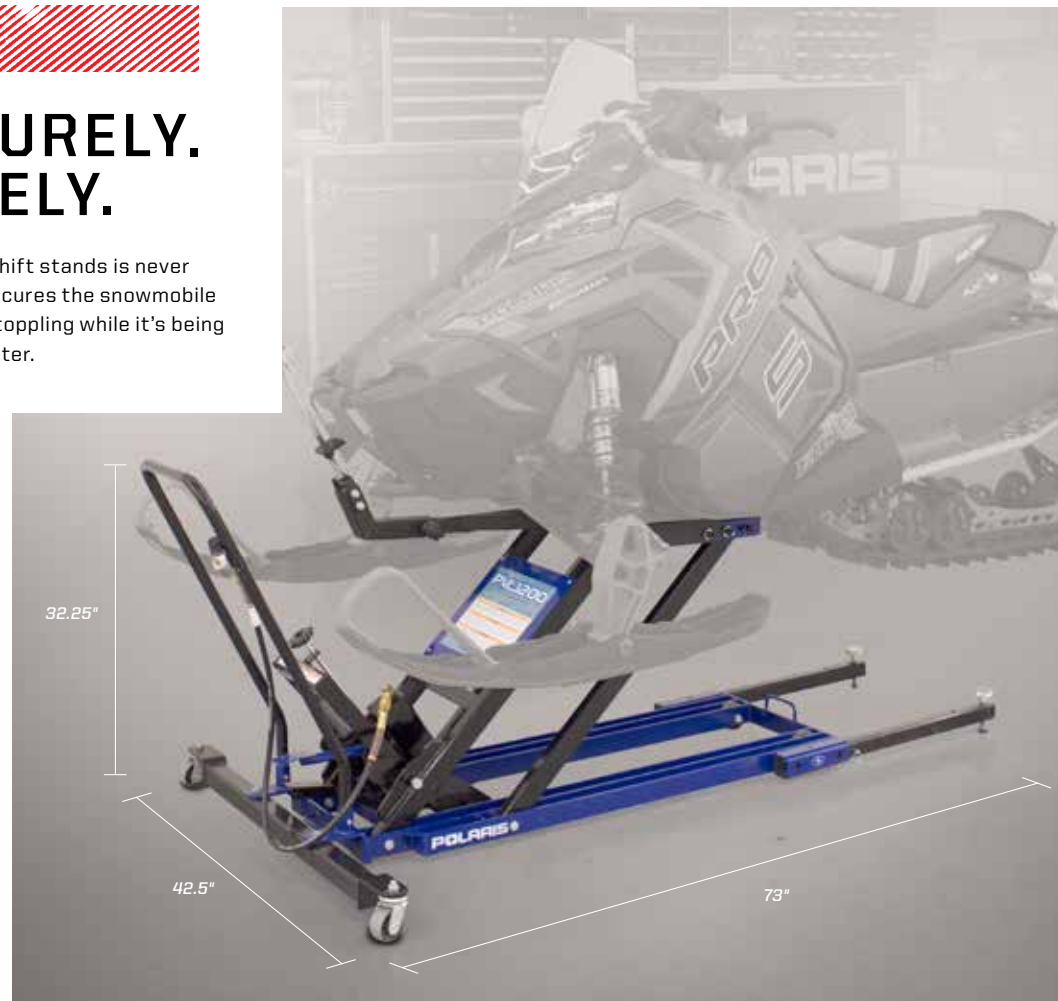

POLARIS® VEHICLE LIFT ATTACHMENTS

RZR®/Ranger® | 2830428 | **\$229⁹⁹**
ATV/Polaris® Ace® | 2830427 | **\$169⁹⁹**
Polaris® Snowmobile | 2830426 | **\$169⁹⁹**

SNOW DOLLY

- 3" big wheel caster design
- Move your sled around the garage with ease