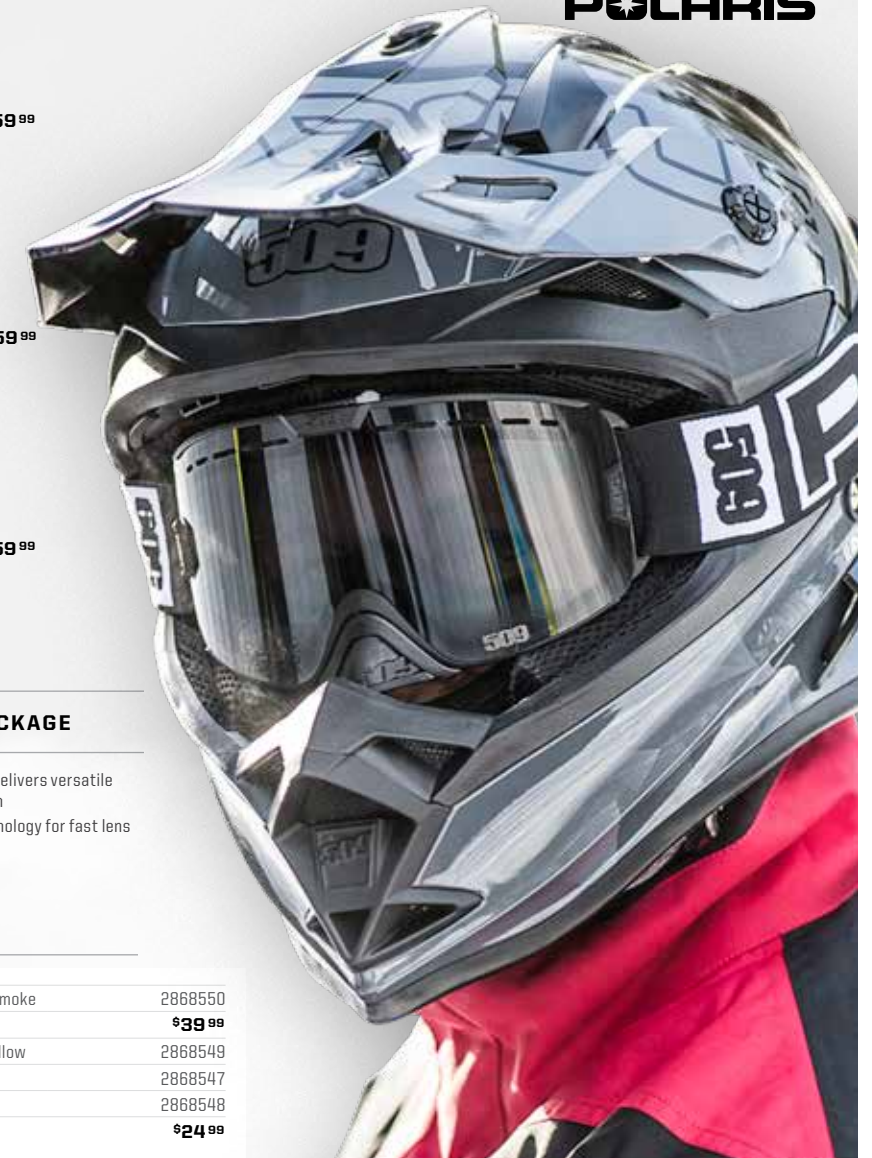

POLARIZED

- Substantially reduces glare and blinding
- Blocks horizontal light waves
- Decreases eyestrain

509 FOR POLARIS®