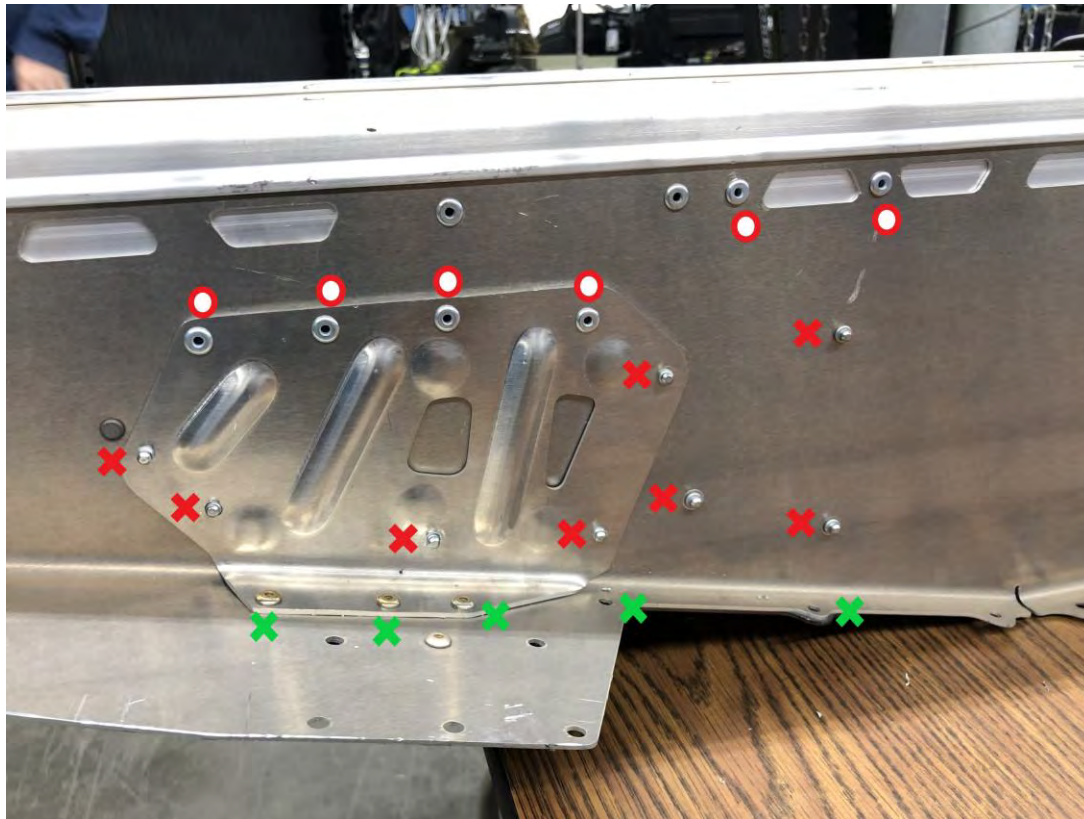

# 2019 Indy XC Tunnel Brace Kit

Available from the Polaris Race Dept. #0818007

Below LH picture shows rivet layout/direction for all 4 plates. The red X's show the silver rivets inserted from the inside of the tunnel. The red O's show the silver rivets inserted from the outside of the tunnel. The Green X's show the placement of the gold rivets.

The below rivets are required to correctly install all 4 plates:

28-7661973 – silver rivets

10-7661637 – gold rivets

Below pictures are of the inside tunnel plates