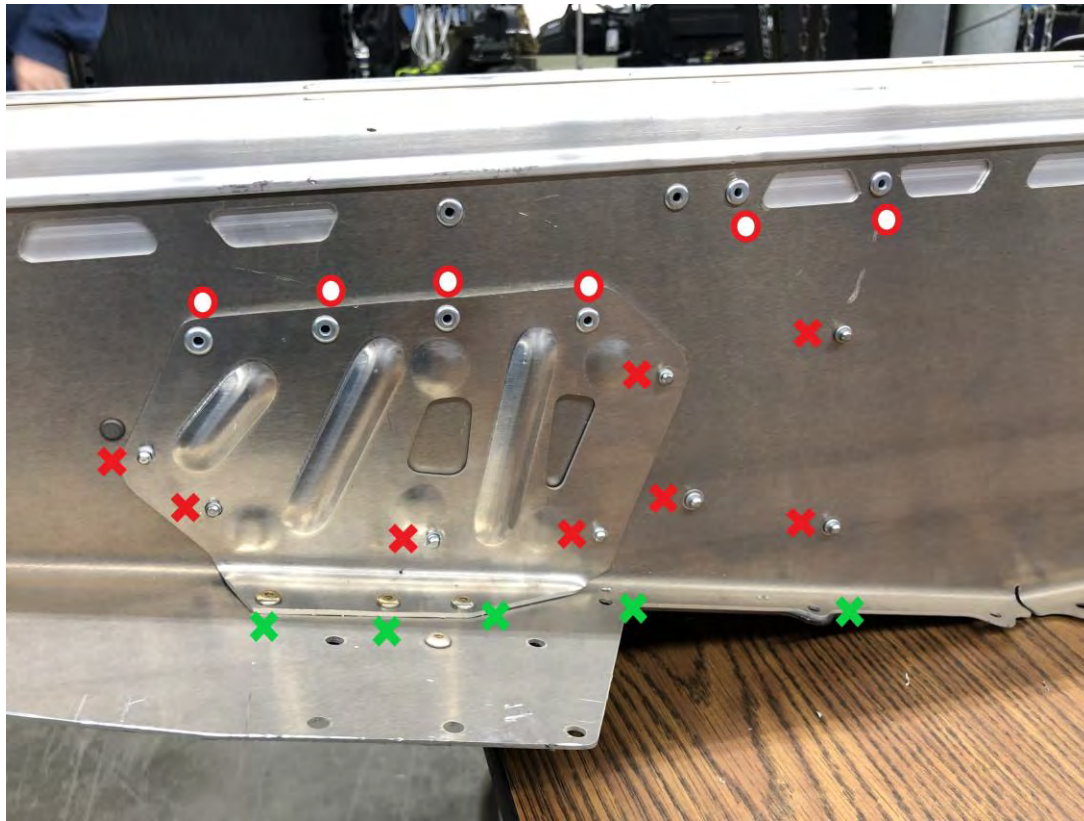

2019 Indy XC Tunnel Brace Kit

Available from the Polaris Race Dept. #0818007

Below LH picture shows rivet layout/direction for all 4 plates. The red X's show the silver rivets inserted from the inside of the tunnel. The red O's show the silver rivets inserted from the outside of the tunnel. The Green X's show the placement of the gold rivets.

The below rivets are required to correctly install all 4 plates:

28-7661973 – silver rivets

10-7661637 – gold rivets

Below pictures are of the inside tunnel plates