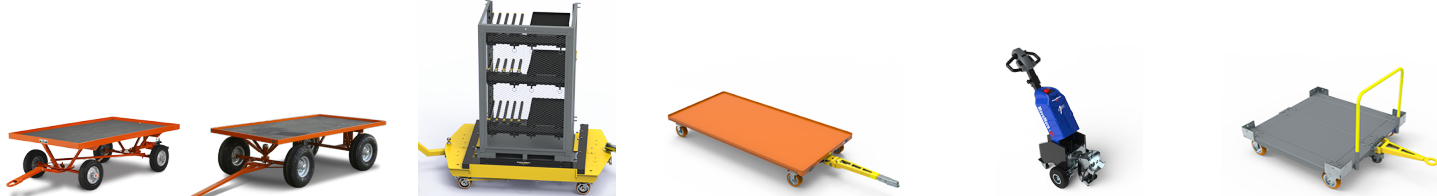

# Industrial Carts Specifications

	TAT	TB-4	J-tec CarryMore	J-tec CarryMax	MoveMore	CarryLite
<b>LOAD CAPACITY</b>	up to 750 lb	up to 1,500 lb	up to 4,000 lb	up to 20,000 lb	up to 4,000 lb	up to 3,000 lb