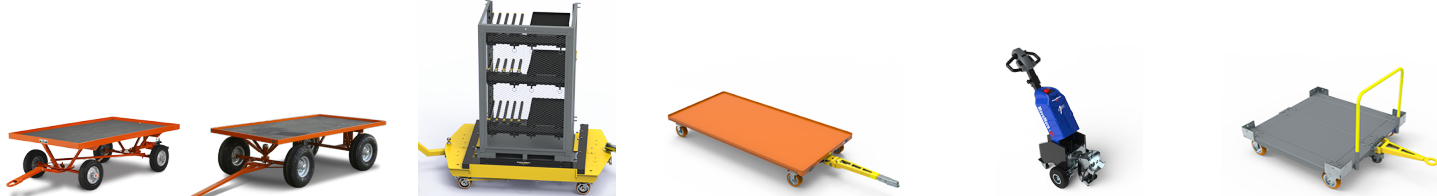

# Industrial Carts Specifications

	TAT	TB-4	J-tec CarryMore	J-tec CarryMax	MoveMore	CarryLite
<b>LOAD CAPACITY</b>	up to 750 lb	up to 1,500 lb	up to 4,000 lb	up to 20,000 lb	up to 4,000 lb	up to 2,000 lb