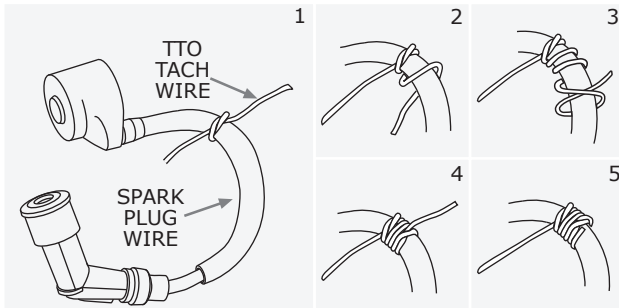

TTO KNOWLEDGE IS POWER.

Functions: Tach/Hour/Maintenance

TACH RANGE: 19990 RPMs
HOUR RANGE: 9999.9 Hours

Cutout Template

WIRE WRAP INSTRUCTIONS

Tie and Wrap Wire around Plug wire 5 times.

MENU LAYOUT

MAIN SCREENS

Press Button: Next main screen.
Hold Button: Setup mode or reset. current main screen.

SETUP MODE

Hold Button 3 sec: Press to Increment.
Wait 3 sec: Press to decrement.
Wait 3 sec: Back to Main Screen.