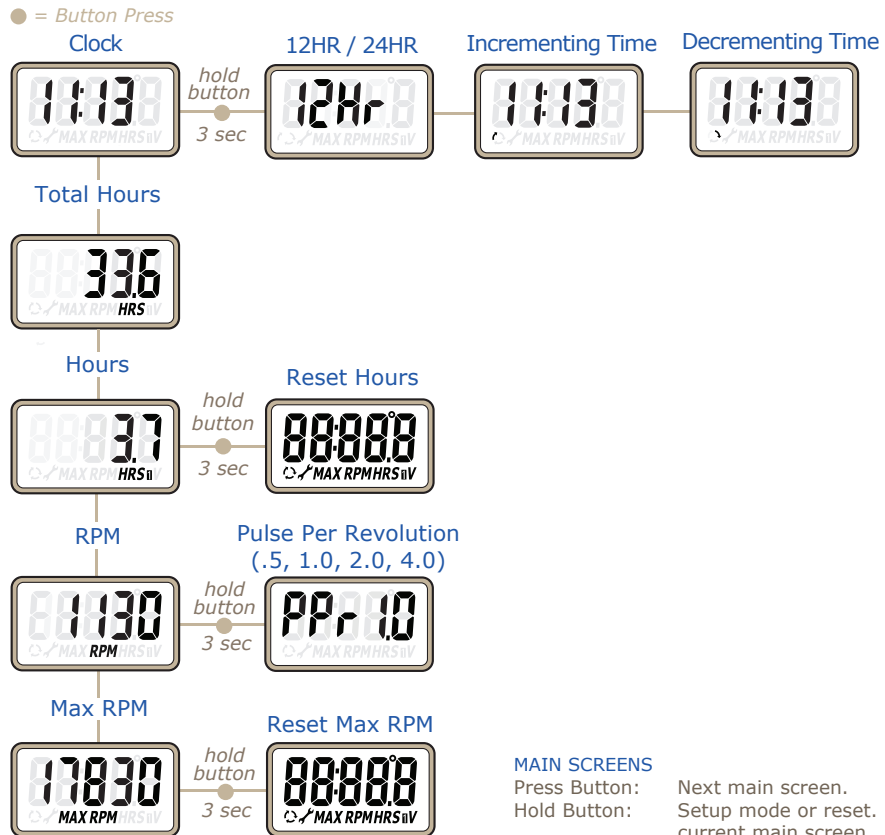

TTO KNOWLEDGE IS POWER.

Functions: Tach/Hour/Maintenance

TACH RANGE: 19990 RPMs
HOUR RANGE: 9999.9 Hours

Cutout Template

WIRE WRAP INSTRUCTIONS

Tie and Wrap Wire around Plug wire 5 times.

MENU LAYOUT

MAIN SCREENS

Press Button: Next main screen.
Hold Button: Setup mode or reset. current main screen.

SETUP MODE

Hold Button 3 sec: Press to Increment.
Wait 3 sec: Press to decrement.
Wait 3 sec: Back to Main Screen.