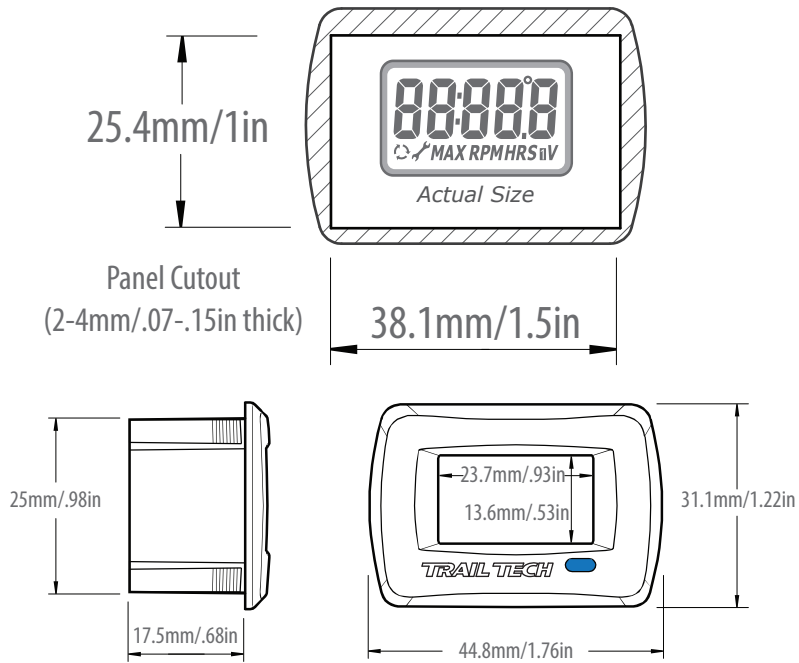

TTO KNOWLEDGE IS POWER.

Functions: Tach/Hour/Maintenance

TACH RANGE: 19990 RPMs
HOUR RANGE: 9999.9 Hours

Cutout Template

WIRE WRAP INSTRUCTIONS

Tie and Wrap Wire around Plug wire 5 times.

MENU LAYOUT

MAIN SCREENS

Press Button: Next main screen.
Hold Button: Setup mode or reset. current main screen.

SETUP MODE

Hold Button 3 sec: Press to Increment.
Wait 3 sec: Press to decrement.
Wait 3 sec: Back to Main Screen.