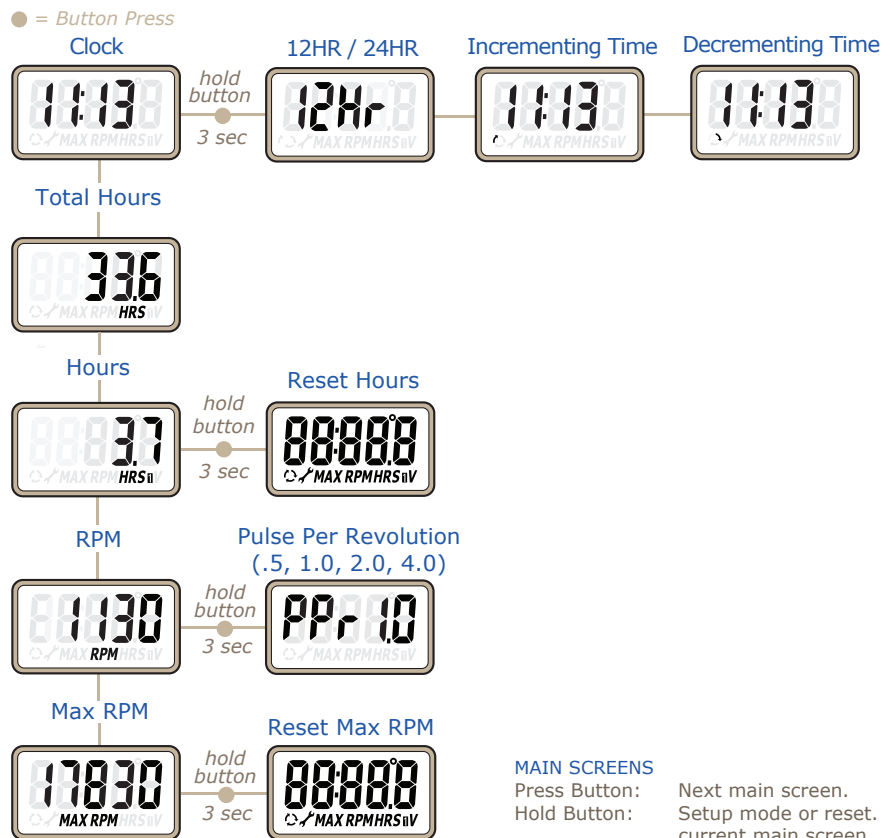

TTO

KNOWLEDGE IS POWER.

Dimensions

Functions: Tach/Hour/Maintenance

TACH RANGE: 19990 RPMs
HOUR RANGE: 9999.9 Hours

WIRE WRAP INSTRUCTIONS

Tie and Wrap Wire around Plug wire 5 times.

MENU LAYOUT

MAIN SCREENS
Press Button: Next main screen.
Hold Button: Setup mode or reset. current main screen.

SETUP MODE
Hold Button 3 sec: Press to Increment.
Wait 3 sec: Press to decrement.
Wait 3 sec: Back to Main Screen.