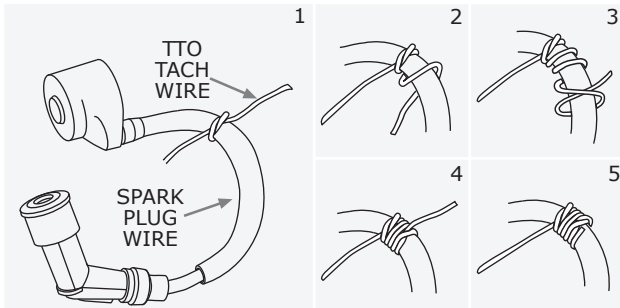

TTO

KNOWLEDGE IS POWER.

Dimensions

Functions: Tach/Hour/Maintenance

TACH RANGE: 19990 RPMs
HOUR RANGE: 9999.9 Hours

WIRE WRAP INSTRUCTIONS

Tie and Wrap Wire around Plug wire 5 times.

MENU LAYOUT

MAIN SCREENS
Press Button: Next main screen.
Hold Button: Setup mode or reset. current main screen.

SETUP MODE
Hold Button 3 sec: Press to Increment.
Wait 3 sec: Press to decrement.
Wait 3 sec: Back to Main Screen.