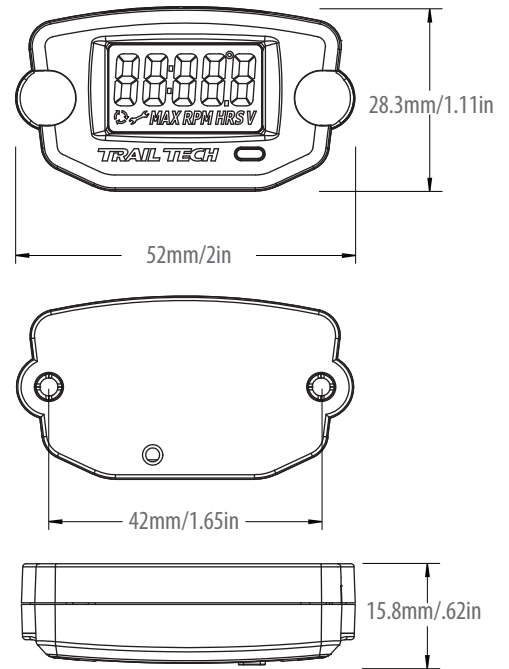

TTO

KNOWLEDGE IS POWER.

Dimensions

Functions: Tach/Hour/Maintenance

TACH RANGE: 19990 RPMs
HOUR RANGE: 9999.9 Hours

WIRE WRAP INSTRUCTIONS

Tie and Wrap Wire around Plug wire 5 times.

MENU LAYOUT

MAIN SCREENS
Press Button: Next main screen.
Hold Button: Setup mode or reset. current main screen.

SETUP MODE
Hold Button 3 sec: Press to Increment.
Wait 3 sec: Press to decrement.
Wait 3 sec: Back to Main Screen.